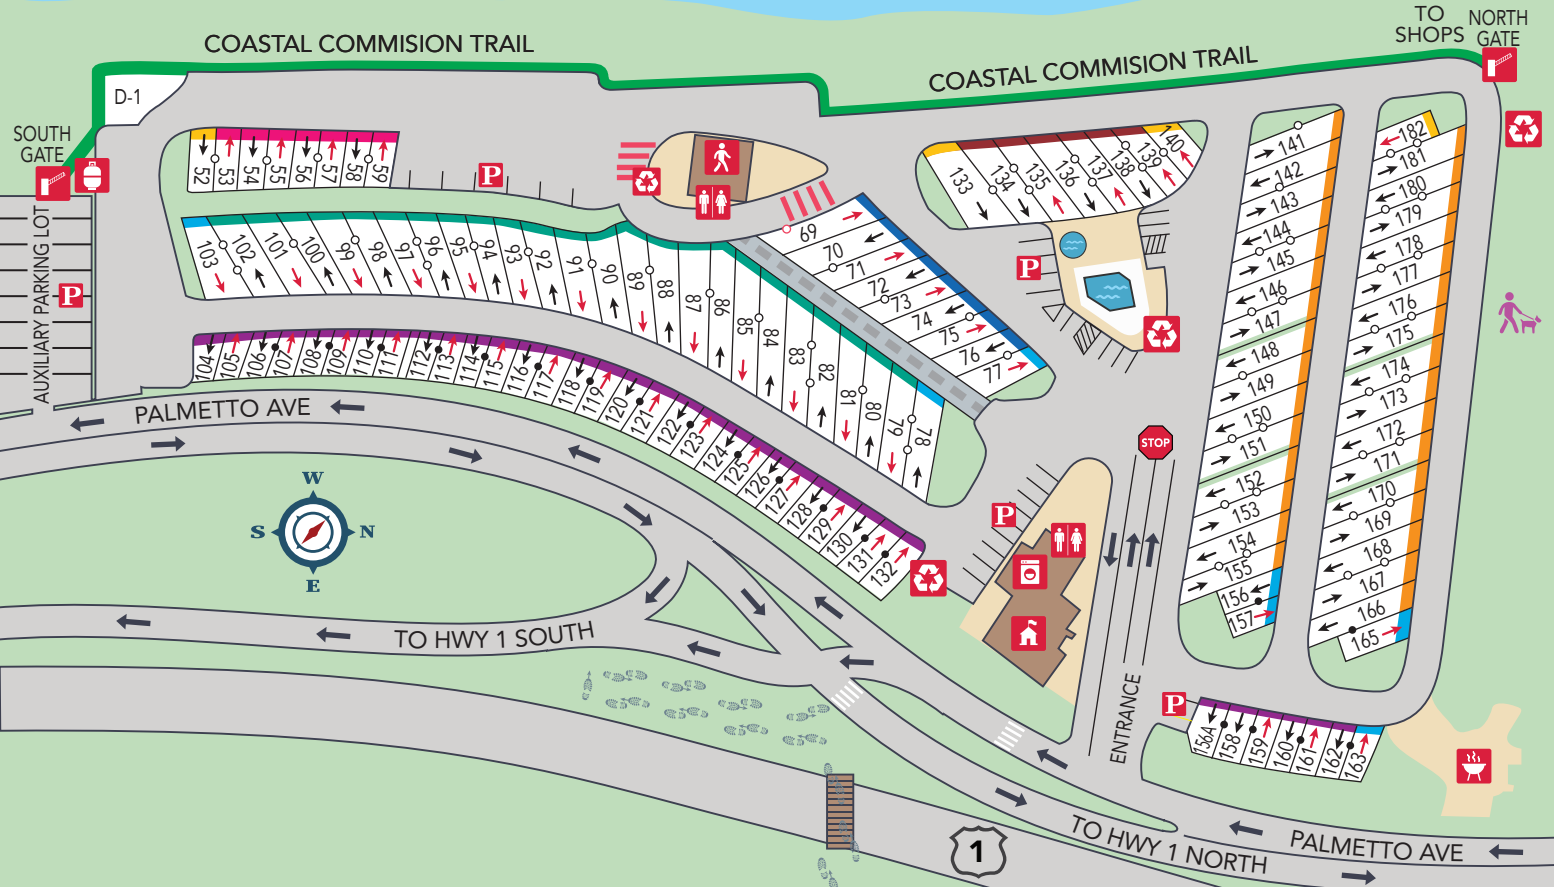

PACIFIC OCEAN

- | | | | | |
|-------------------------|-------------------------------------|------------------------------|-----------------|---------------------|
| Inland Sites | Pull-Thru Sites | Drive In Sites (Motor Homes) | Office & Store | Restrooms & Showers |
| Premium Inland Sites | Premium Island Sites | BBQ Area | Parking | Dog Walk |
| Sunset District Sites | Premium Island Oceanview Sites | Clubhouse | Propane | Hot Tub |
| Oceanview Sites | Back In Sites (Trailers/5th Wheels) | Laundry | Recycle & Trash | Pool |
| Premium Oceanview Sites | | | | |