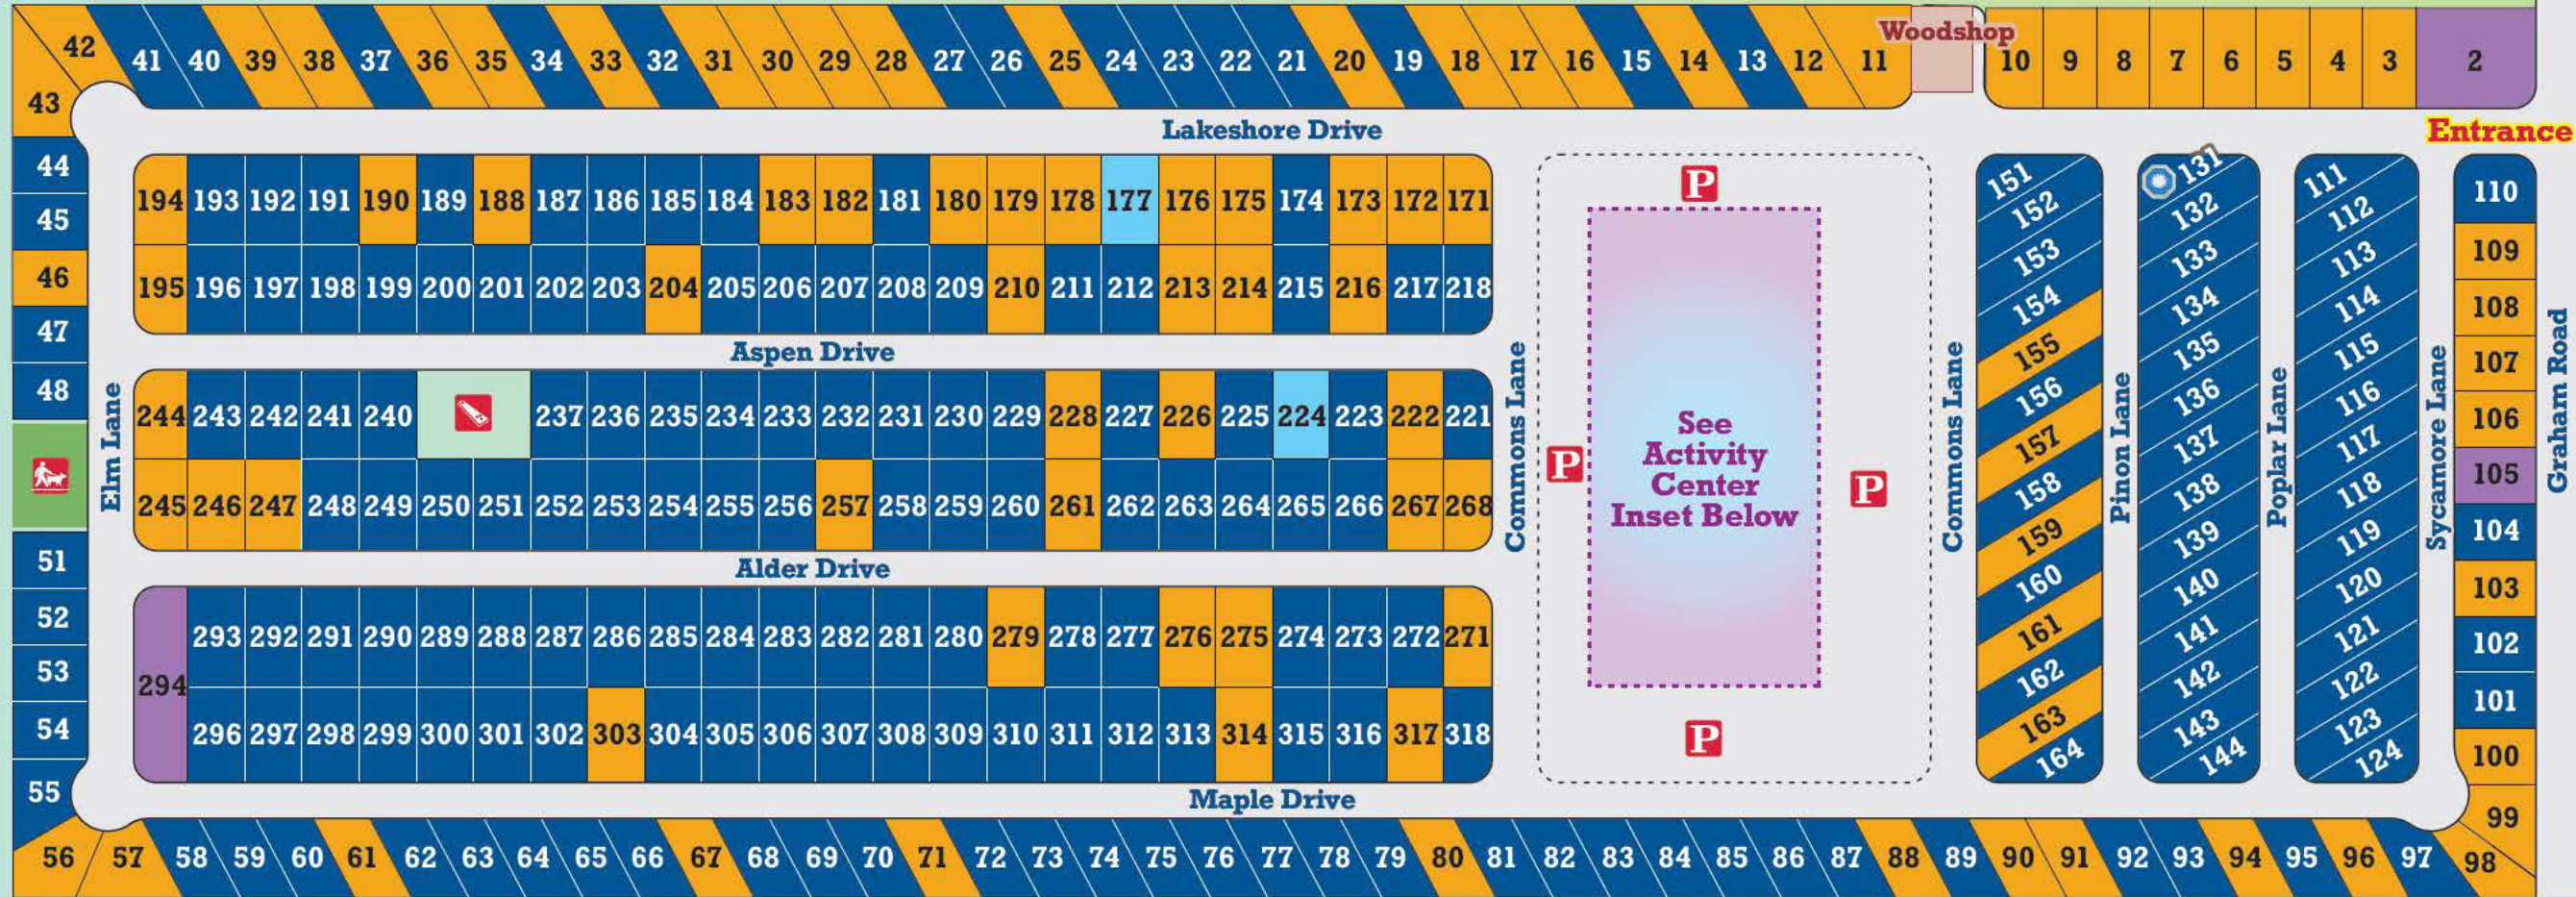

MAP NOT TO SCALE

# LAKEWOOD

## ENCORE RV RESORTS

4525 Graham Road  
Harlingen, Texas 78552

- ### LEGEND
- RV Sites
  - Park Models
  - Park Model Rentals
  - Manufactured Homes
  - Parking
  - Restrooms/Showers
  - Women Restroom
  - Men Restroom
  - Women Restrooms/Showers
  - Men Restrooms/Showers
  - Bocce Ball Courts
  - Dog Park
  - Laundry
  - Swimming Pool & Spa
  - Fountain
  - Dumpsters
  - Mail Boxes
  - Shuffleboard
  - Horseshoes