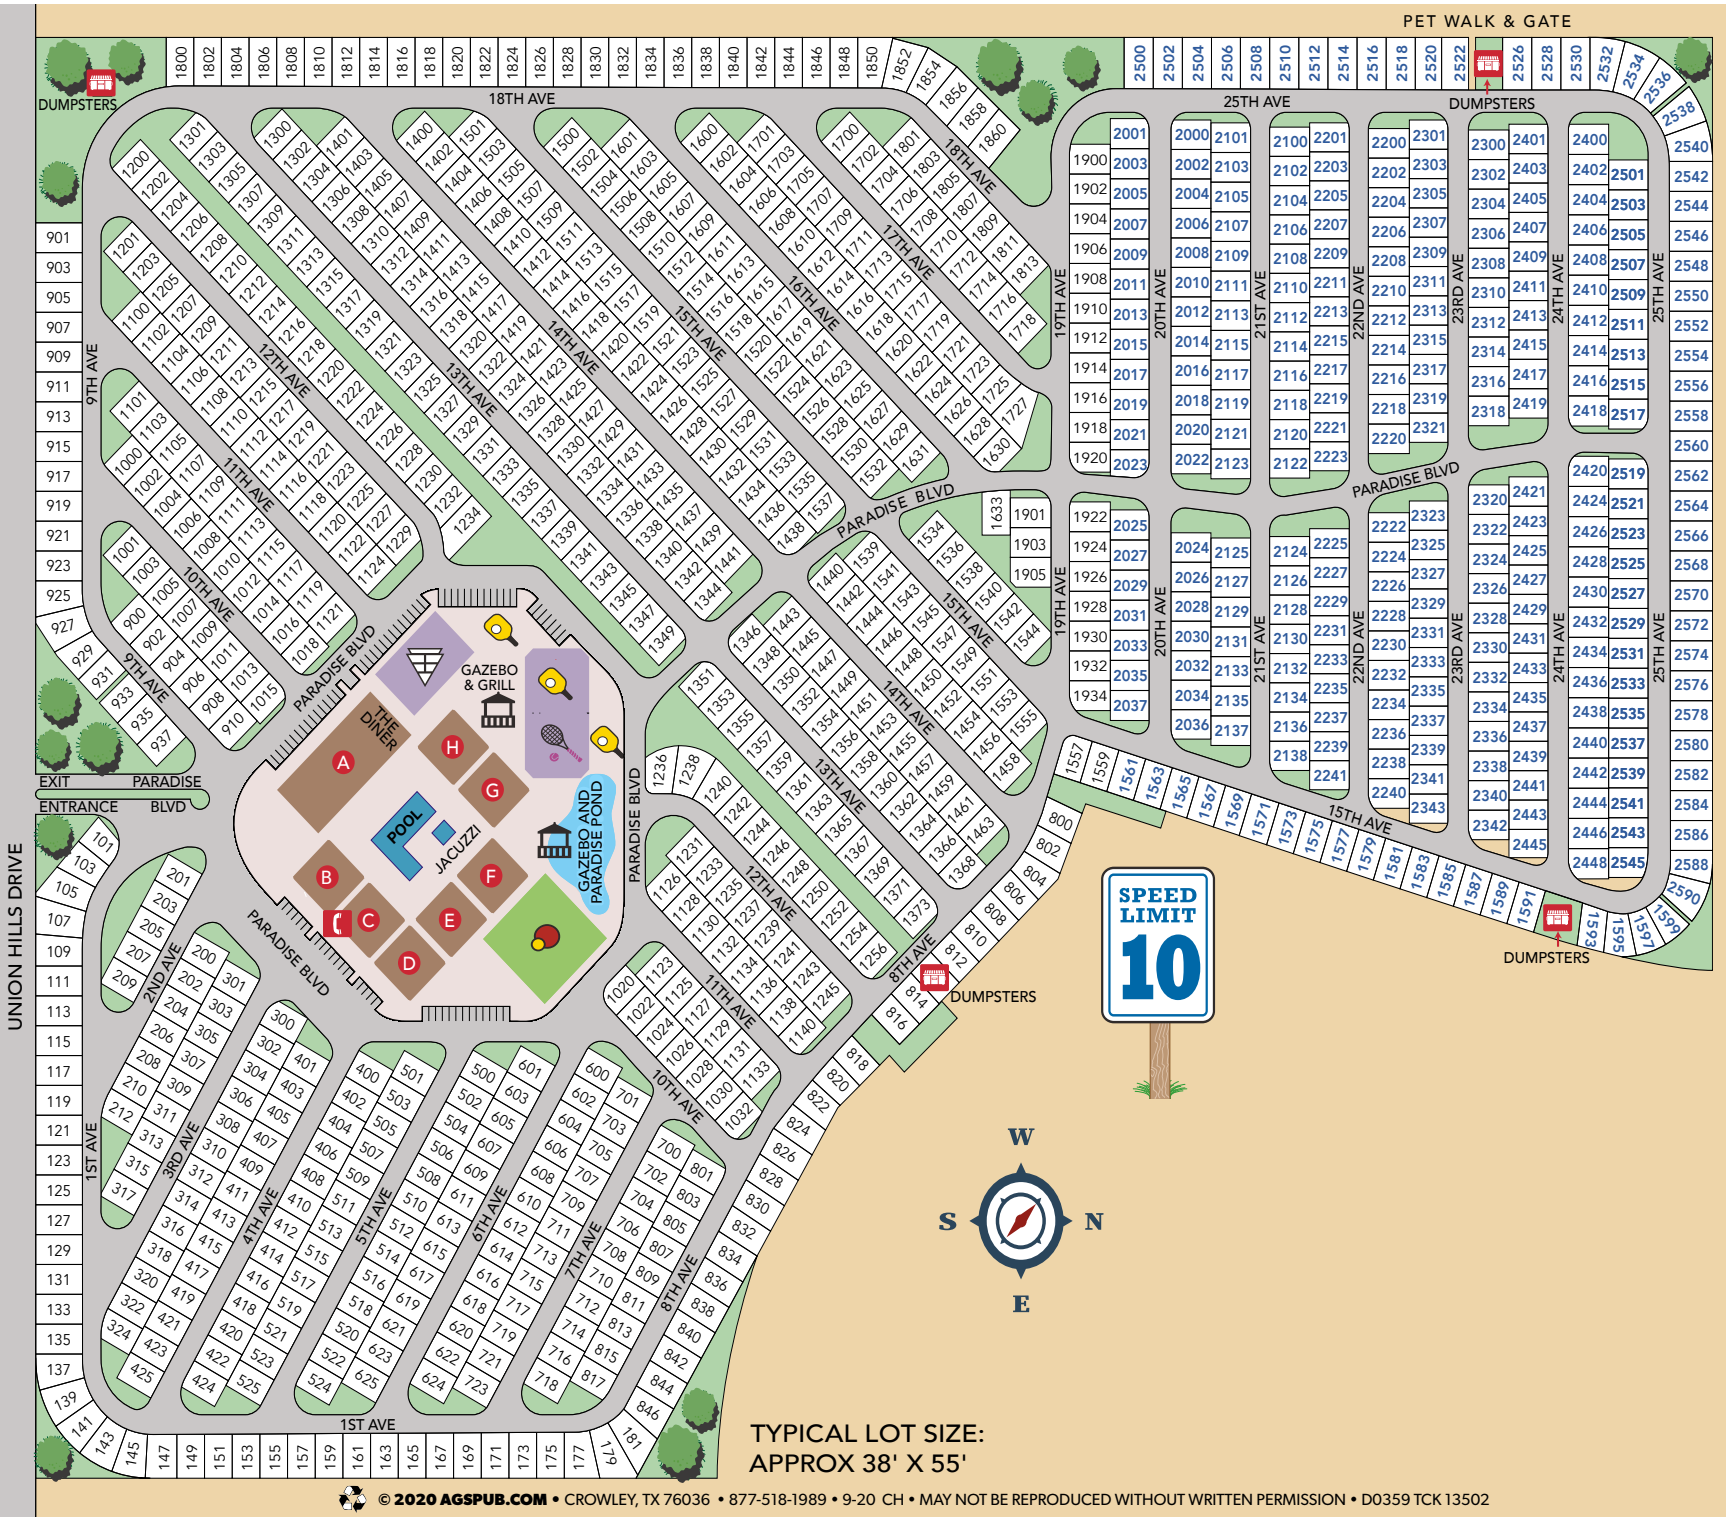

LEGEND

PET AREA:
BLUE SITE NUMBERS

- A** - Ballroom
- The Diner
- B** - Administration
- Activity Office
- Registration
- C** - Library
- Card Rooms
- Computer Center
- D** - Laundry
- Mailboxes
- Mail Room
- E** - Ceramics
- Woodshop
- Lapidary
- Silversmith
- F** - Multipurpose Room
- Music Room
- Sewing Room
- Stained Glass
- G** - Fitness Center
- Aerobics
- Showers
- Inside Jacuzzi
- H** - Billiards
- TV Room
- I** - Phone
-  Gazebo
-  Lawn Bowling
-  Pickleball
-  Shuffleboard

TYPICAL LOT SIZE:
APPROX 38' X 55'