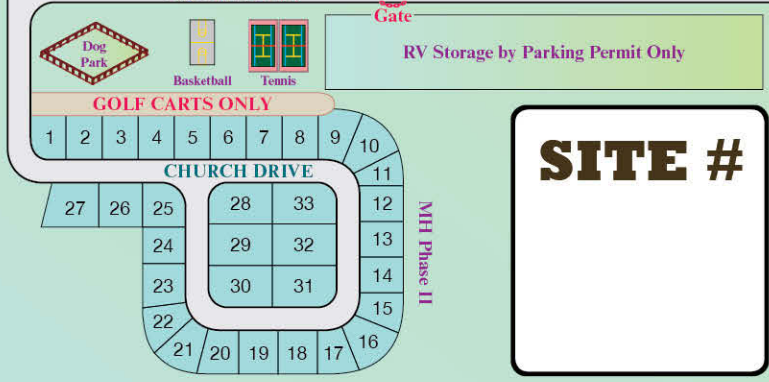

MAP NOT TO SCALE

PIONEER VILLAGE

LEGEND

- Available Mobile Homes
- Elite Sites
- Value Sites
- Rental Sites
- Park Models
- RV Annual Sites
- Mobile Homes
- Standard Lots
- 50 AMP
- Restrooms
- Tire Air
- Showers
- Laundry
- Recycling
- Dumpster
- Gazebo
- Water
- Pool
- Spa