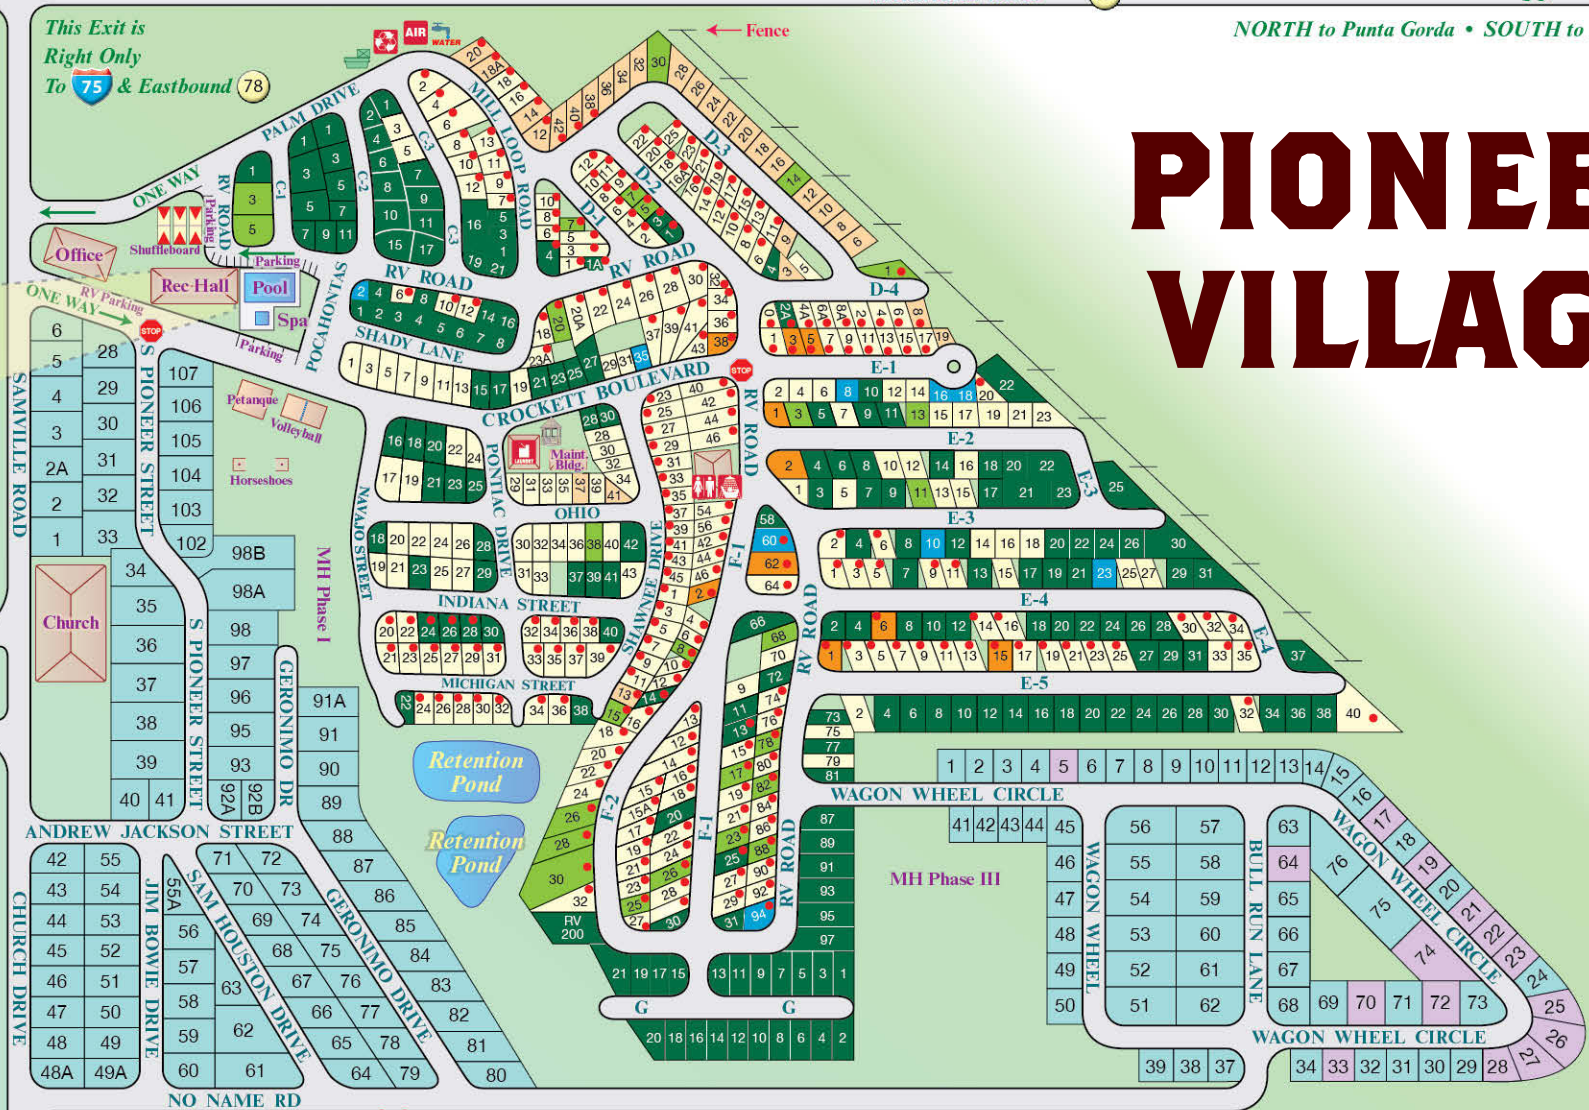

MAP NOT TO SCALE

PIONEER VILLAGE

LEGEND

- Available Mobile Homes
- Elite Sites
- Value Sites
- Rental Sites
- Park Models
- RV Annual Sites
- Mobile Homes
- Standard Lots
- 50 AMP
- Restrooms
- Tire Air
- Showers
- Laundry
- Recycling
- Dumpster
- Gazebo
- Water
- Pool
- Spa

SITE #