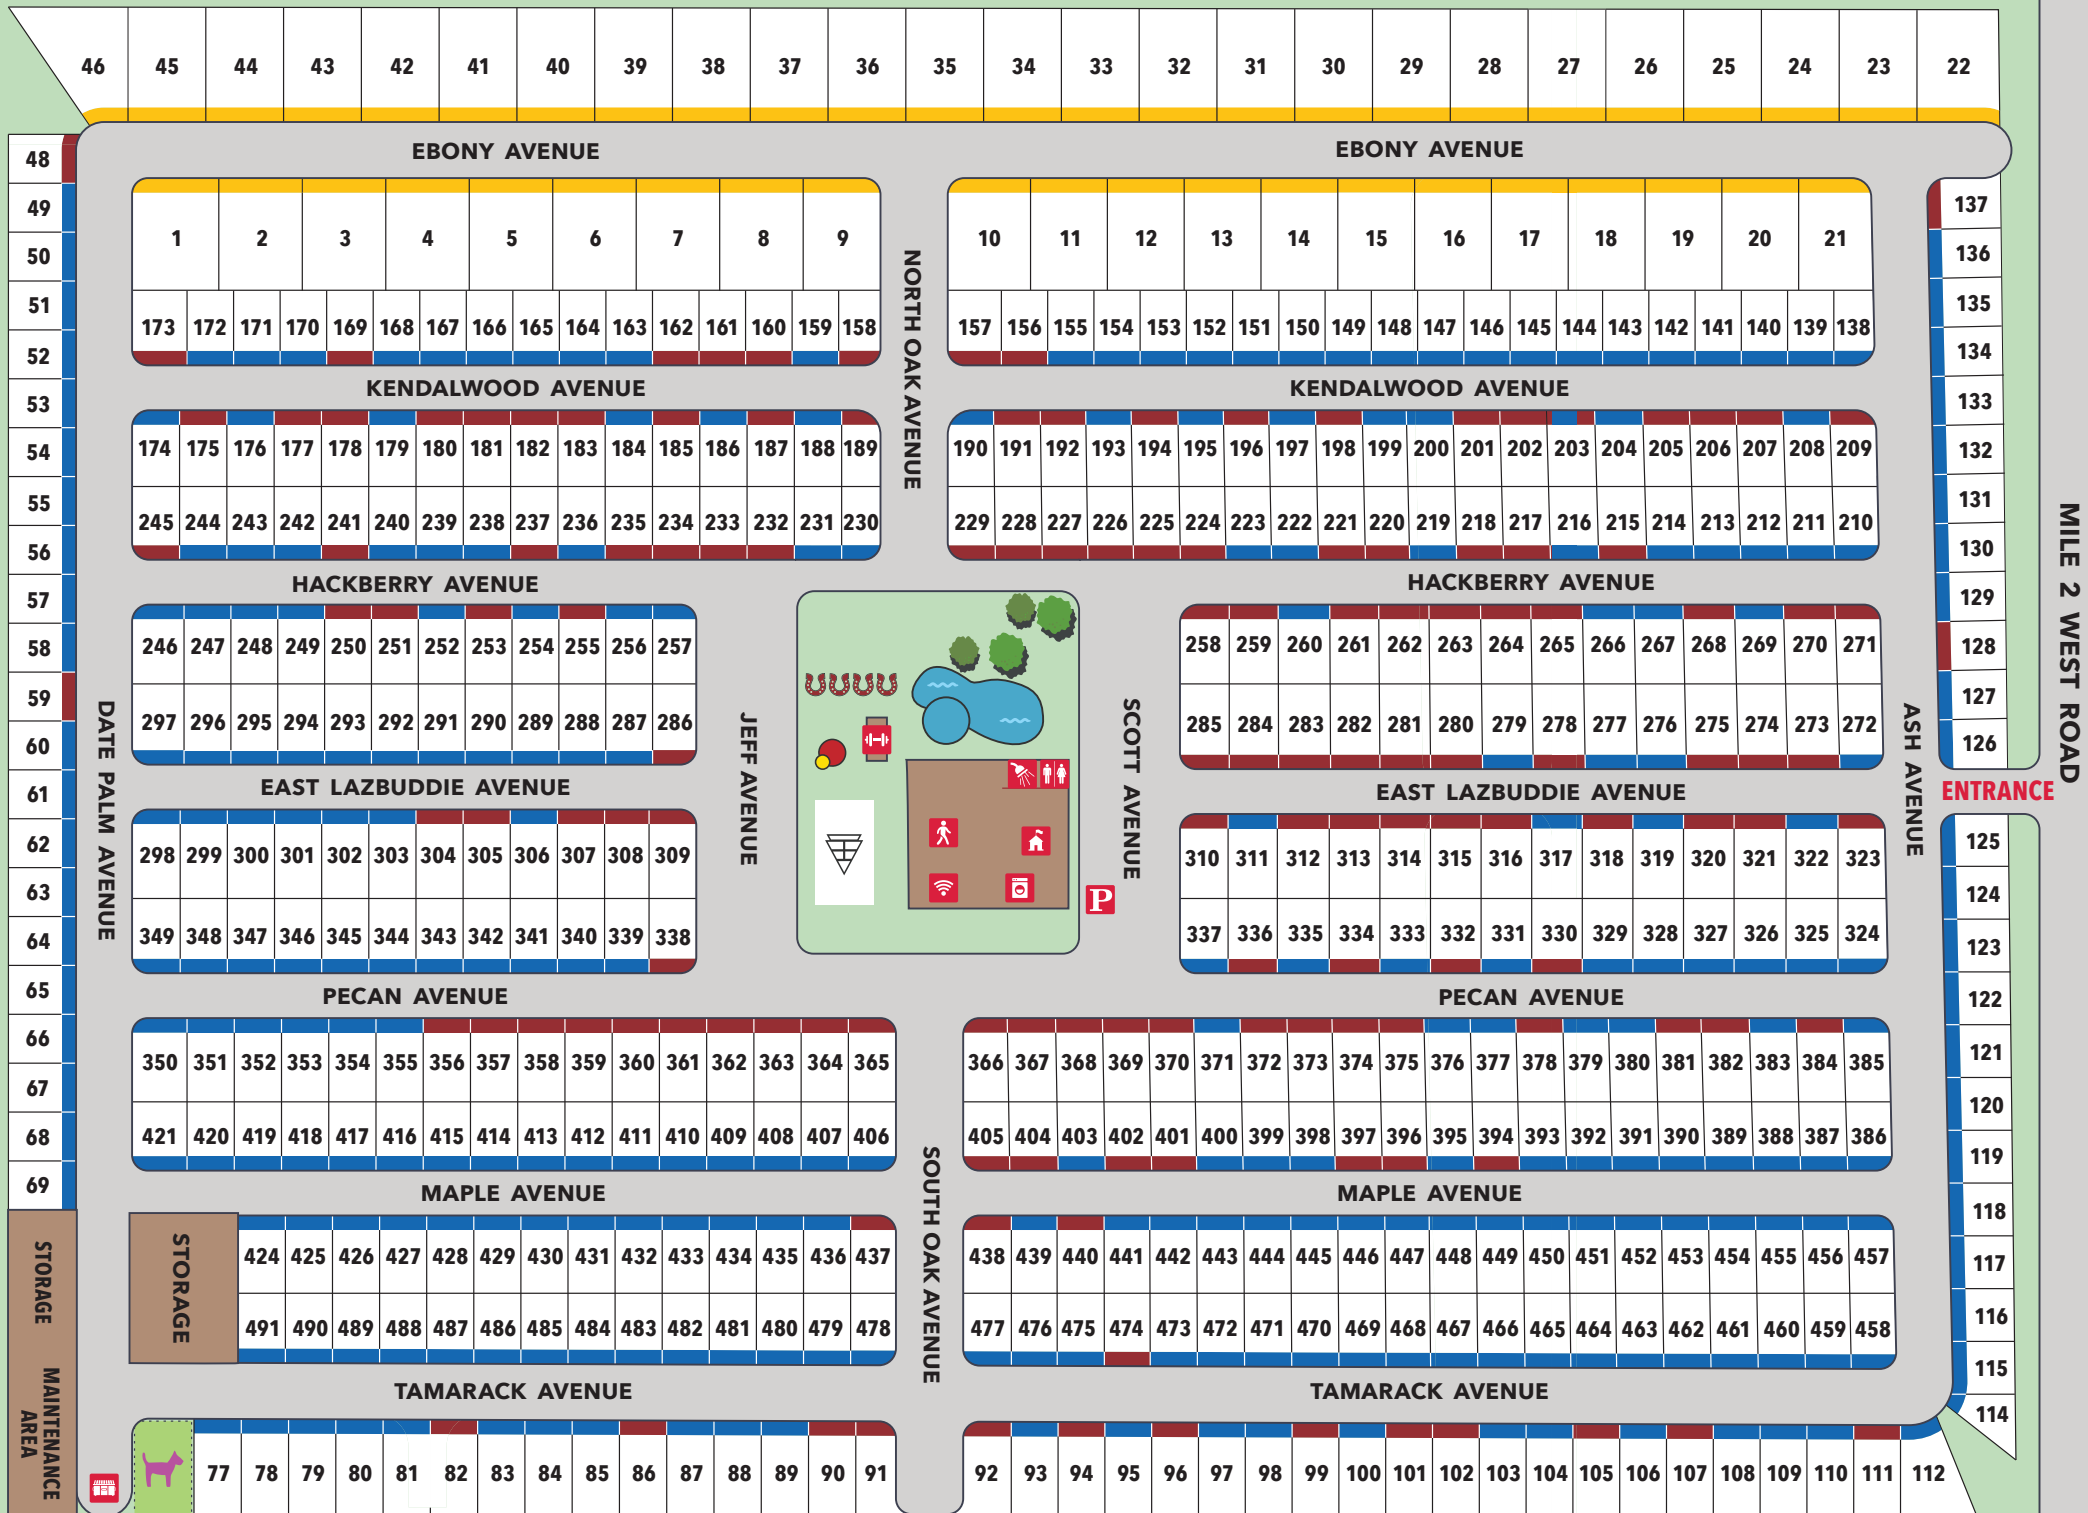

# PARADISE SOUTH

ENCORE  
RV RESORTS

9099 North Mile 2 West Rd  
Mercedes, Texas 78570

## LEGEND

-  Annuals
-  Mobile Homes
-  RV/ Vacation Cottage Sites
-  Dumpster
-  Fitness Center
-  Laundry
-  Office
-  Parking
-  Restrooms
-  Rec Hall
-  Showers
-  Wi-Fi
-  Bocce Ball
-  Dog Park
-  Horseshoes
-  Shuffleboard
-  Swimming Pool & Spa

[RVontheGo.com](http://RVontheGo.com)

MAPS NOT TO SCALE

MILE 2 WEST ROAD

ENTRANCE

STORAGE  
MAINTENANCE  
AREA