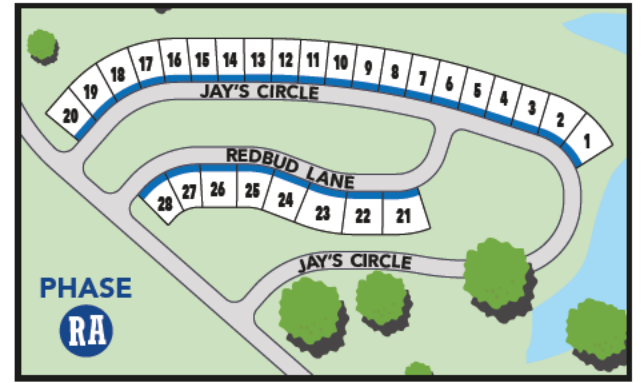

NATCHEZ TRACE RV CAMPGROUND

MAP NOT TO SCALE

LEGEND

- Full Hook-Up
- Water & Electric
- Cabin
- Deluxe Cabin
- Getaway Cabin
- Premium Cabin
- Tent Campground
- One-Way Street
- Bathhouse
- Boat Launch
- Boat Rental
- Dump Station
- Fish Cleaning Station
- Laundry
- Parking
- Pet Waste Station
- Phone
- Picnic Shelter
- Propane
- Showers
- Water Spigot
- Ranger Station
- RV/Boat Storage
- Store
- Welcome Center
- Basketball
- Dog Park
- Horseshoes
- Mini-Golf Course
- Pavilion
- Playground
- Swimming
- Swimming Pool
- Water Tower

CHIEF CREEK LAKE

Thousand Trails
Natchez Trace
RV Campground
 1363 Napier Rd
 Hohenwald TN 38462

LEGEND

- Full
- Hook-Up
- Water & Electric
- Cabin
- Deluxe Cabin
- Getaway Cabin
- Premium Cabin
- Bathhouse
- Dump Station
- Laundry
- Parking
- Pet Waste Station
- Picnic Shelter
- Showers
- Water Spigot
- Dog Park
- Horseshoes
- Pavilion
- Playground
- Swimming