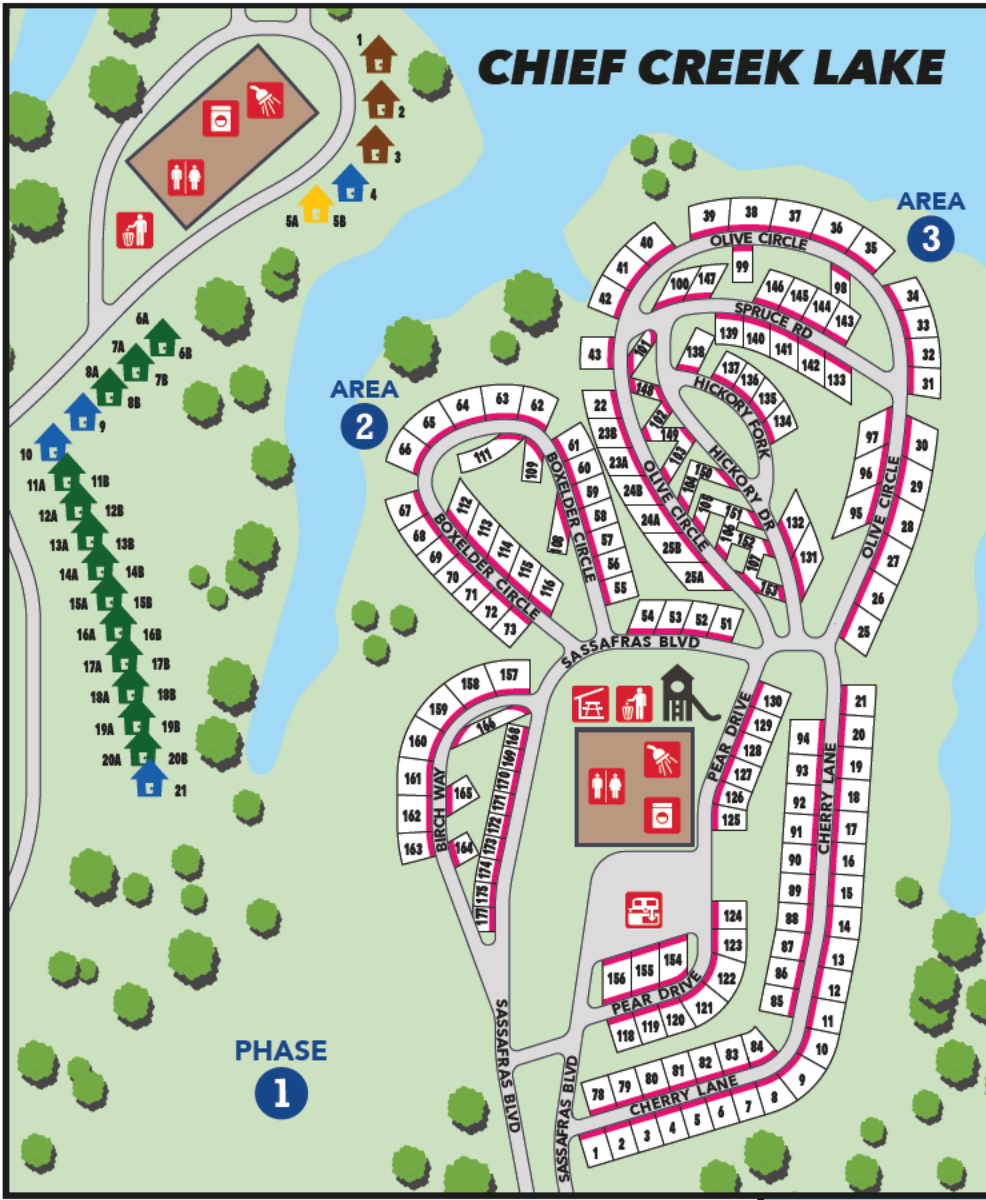

NATCHEZ TRACE RV CAMPGROUND

MAP NOT TO SCALE

LEGEND

- Full Hook-Up
- Water & Electric
- Cabin
- Deluxe Cabin
- Getaway Cabin
- Premium Cabin
- Tent Campground
- One-Way Street
- Bathhouse
- Boat Launch
- Boat Rental
- Dump Station
- Fish Cleaning Station
- Laundry
- Parking
- Pet Waste Station
- Phone
- Picnic Shelter
- Propane
- Showers
- Water Spigot
- Ranger Station
- RV/Boat Storage
- Store
- Welcome Center
- Basketball
- Dog Park
- Horseshoes
- Mini-Golf Course
- Pavilion
- Playground
- Swimming
- Swimming Pool
- Water Tower

CHIEF CREEK LAKE

Thousand Trails
Natchez Trace
RV Campground
 1363 Napier Rd
 Hohenwald TN 38462

LEGEND

- Full
- Hook-Up
- Water & Electric
- Cabin
- Deluxe Cabin
- Getaway Cabin
- Premium Cabin
- Bathhouse
- Dump Station
- Laundry
- Parking
- Pet Waste Station
- Picnic Shelter
- Showers
- Water Spigot
- Dog Park
- Horseshoes
- Pavilion
- Playground
- Swimming

ThousandTrails.com