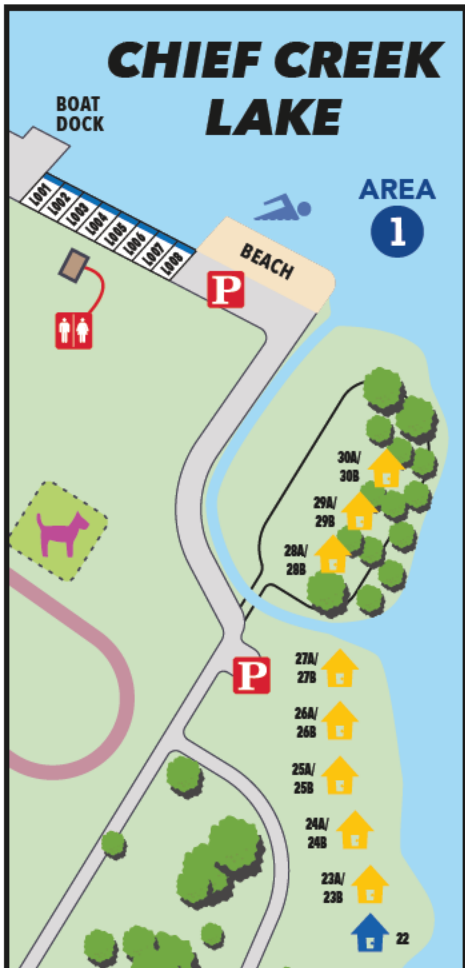

NATCHEZ TRACE RV CAMPGROUND

MAP NOT TO SCALE

LEGEND

- Full Hook-Up
- Water & Electric
- Cabin
- Deluxe Cabin
- Getaway Cabin
- Premium Cabin
- Tent Campground
- One-Way Street
- Bathhouse
- Boat Launch
- Boat Rental
- Dump Station
- Fish Cleaning Station
- Laundry
- Parking
- Pet Waste Station
- Phone
- Picnic Shelter
- Propane
- Showers
- Water Spigot
- Ranger Station
- RV/Boat Storage
- Store
- Welcome Center
- Basketball
- Dog Park
- Horseshoes
- Mini-Golf Course
- Pavilion
- Playground
- Swimming
- Swimming Pool
- Water Tower

CHIEF CREEK LAKE

Thousand Trails
Natchez Trace
RV Campground
 1363 Napier Rd
 Hohenwald TN 38462

LEGEND

- Full
- Hook-Up
- Water & Electric
- Cabin
- Deluxe Cabin
- Getaway Cabin
- Premium Cabin
- Bathhouse
- Dump Station
- Laundry
- Parking
- Pet Waste Station
- Picnic Shelter
- Showers
- Water Spigot
- Dog Park
- Horseshoes
- Pavilion
- Playground
- Swimming